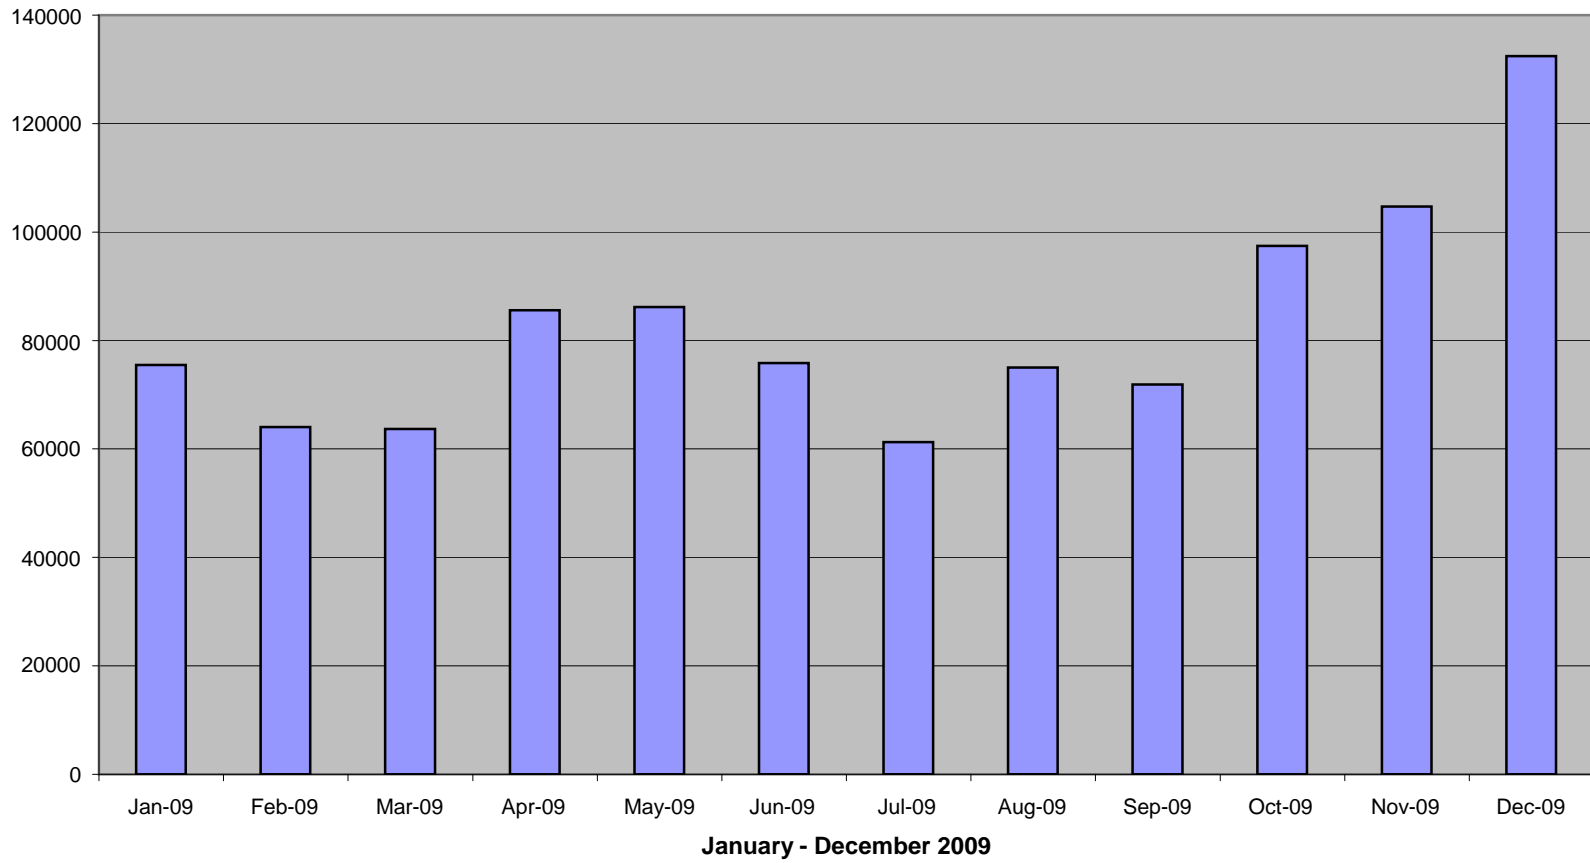

**The Old Post Centre**  
**Newhallcommunity.org.uk Page Views**  
**Total Page Views from 29th September 2007 - 30th June 2010**  
**2,264,820**

**The Old Post Centre  
Newhallcommunity.org.uk Page Views  
1st January 2009 - 31st December 2009**

**The Old Post Centre  
Newhallcommunity.org.uk Page Views  
1st January 2008 - 31st December 2008**

**The Old Post Centre  
Newhallcommunity.org.uk Page Views  
29th September 2007 - 31st December 2007**