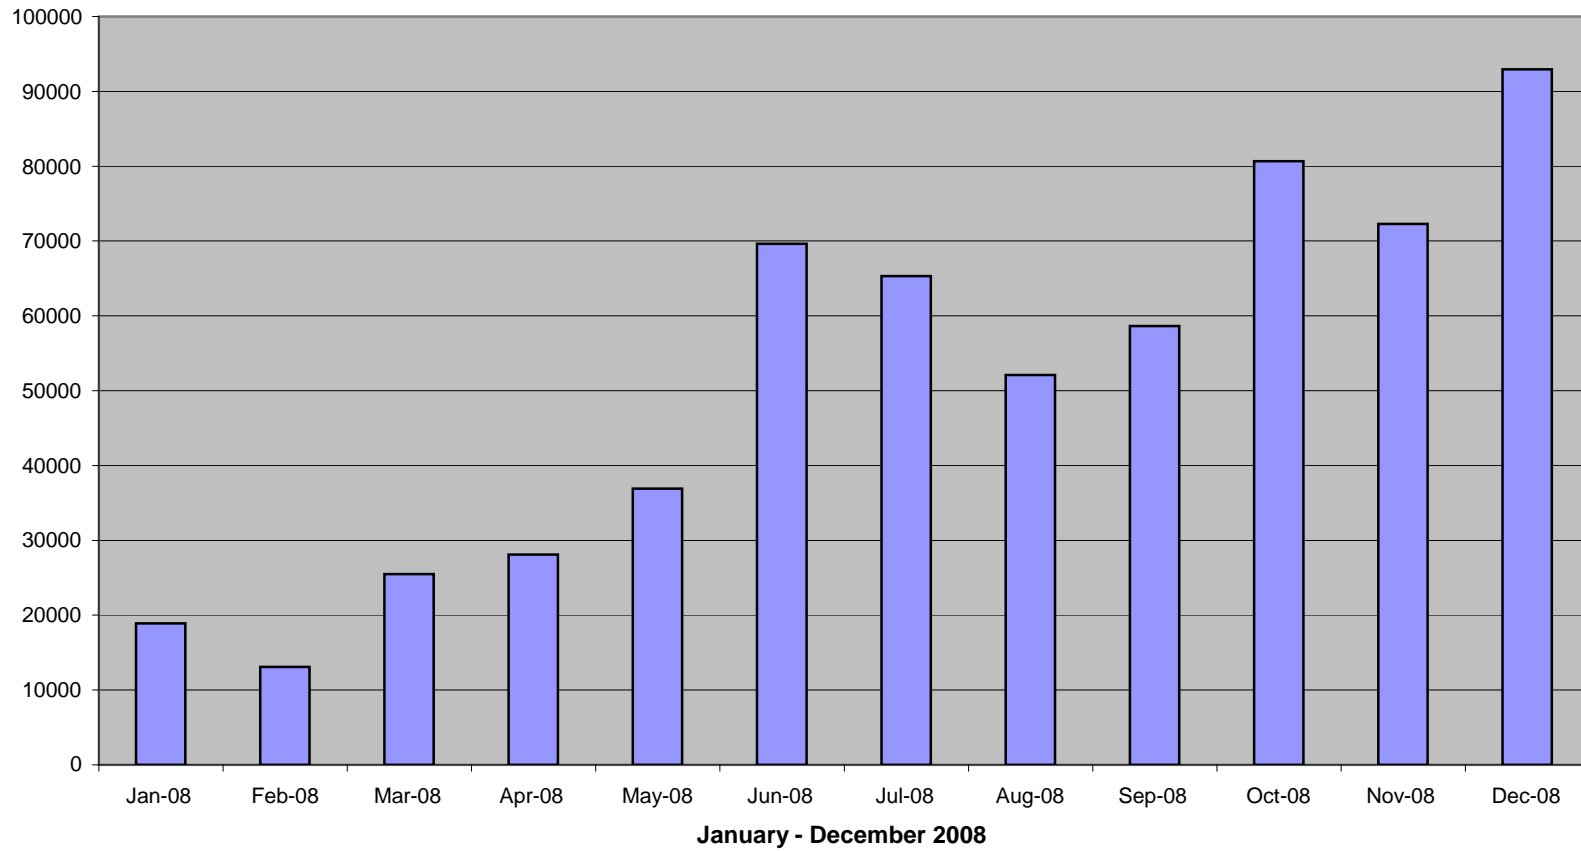

**The Old Post Centre**  
**Newhallcommunity.org.uk Page Views**  
**Total Page Views from 29th September 2007 - 30th June 2010**  
**2,264,820**

**The Old Post Centre  
Newhallcommunity.org.uk Page Views  
1st January 2009 - 31st December 2009**

**The Old Post Centre  
Newhallcommunity.org.uk Page Views  
1st January 2008 - 31st December 2008**

**The Old Post Centre  
Newhallcommunity.org.uk Page Views  
29th September 2007 - 31st December 2007**