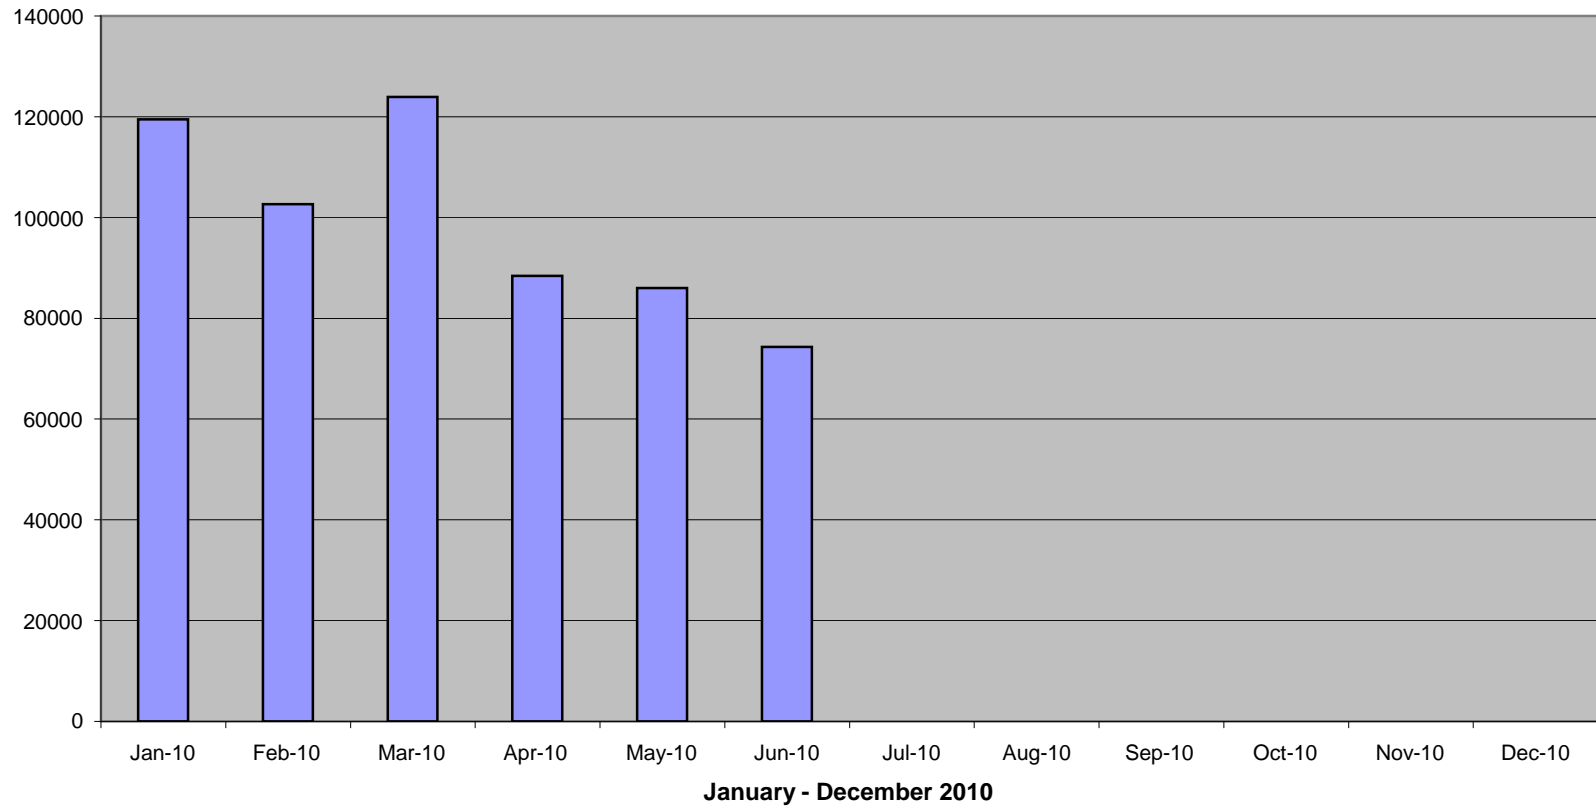

**The Old Post Centre**  
**Newhallcommunity.org.uk Page Views**  
**Total Page Views from 29th September 2007 - 30th June 2010**  
**2,264,820**

**The Old Post Centre  
Newhallcommunity.org.uk Page Views  
1st January 2009 - 31st December 2009**

**The Old Post Centre  
Newhallcommunity.org.uk Page Views  
1st January 2008 - 31st December 2008**

**The Old Post Centre  
Newhallcommunity.org.uk Page Views  
29th September 2007 - 31st December 2007**